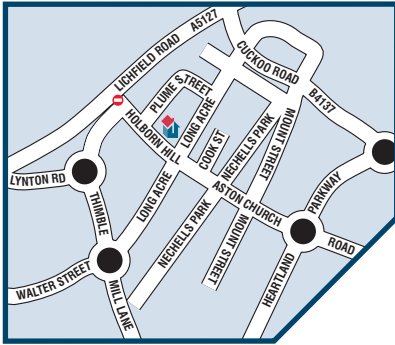

Directions to Mercian Housing Association

By bus

There are several bus stops in close proximity to Gee Business Centre. Contact the travel line on **0871 200 2233** or visit www.traveline.org.uk to plan your route.

By train

Aston train station is located on Lichfield Road at the bottom of Holborn Hill, a five minute walk from Gee Business Centre. Visit www.nationalrail.co.uk to plan your journey.